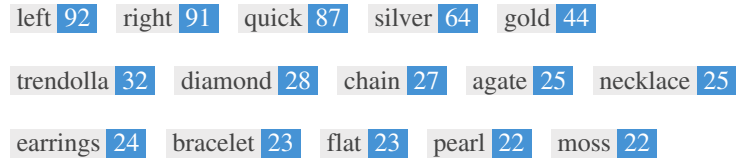

Trefwoorden wolk

Deze trefwoorden cloud biedt u een inzicht in het gebruik van trefwoorden op uw pagina.

Het is van belang dat u een trefwoordonderzoek doet om een beter begrip te krijgen in wat voor trefwoorden uw doelgroep gebruikt.

Trefwoord Consistentie

Trefwoorden	Freq	Titel	Desc	<H>
left	92	✗	✗	✓
right	91	✗	✓	✓
quick	87	✗	✗	✗
silver	64	✗	✓	✗
gold	44	✗	✓	✗
trendolla	32	✓	✗	✗
diamond	28	✗	✓	✗
chain	27	✗	✗	✓
agate	25	✗	✗	✓
necklace	25	✗	✗	✓
earrings	24	✗	✗	✓
bracelet	23	✗	✗	✓
flat	23	✗	✗	✓
pearl	22	✗	✗	✓
moss	22	✗	✗	✓

Deze tabel toont u het belang van een consistent gebruik van uw trefwoorden.

Om u beter zichtbaar te maken in de zoekresultaten raden wij u aan om zoekwoorden te gebruiken in de: Pagina URL, Pagina inhoudt, title tag, Meta omschrijving, Kopsteksten, afbeelding Alternatieve tekst, interne link/anker tekst en backlink tekst.