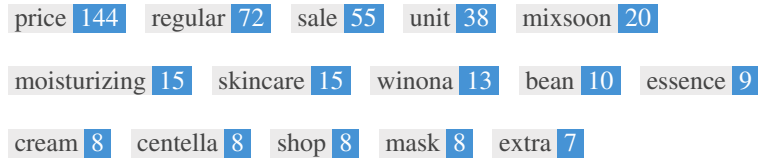

Keywords

This Keyword Cloud provides an insight into the frequency of keyword usage within the page.

It's important to carry out keyword research to get an understanding of the keywords that your audience is using. There are a number of keyword research tools available online to help you choose which keywords to target.

Keyword Consistency

Keywords	Freq	Title	Desc	<H>
price	144	✗	✗	✗
regular	72	✗	✗	✗
sale	55	✗	✗	✗
unit	38	✗	✗	✗
mixsoon	20	✗	✗	✓
moisturizing	15	✗	✗	✓
skincare	15	✓	✓	✓
winona	13	✗	✗	✓
bean	10	✗	✗	✓
essence	9	✗	✗	✓
cream	8	✗	✗	✓
centella	8	✗	✗	✓
shop	8	✓	✓	✓
mask	8	✗	✗	✓
extra	7	✗	✗	✓

This table highlights the importance of being consistent with your use of keywords.

To improve the chance of ranking well in search results for a specific keyword, make sure you include it in some or all of the following: page URL, page content, title tag, meta description, header tags, image alt attributes, internal link anchor text and backlink anchor text.