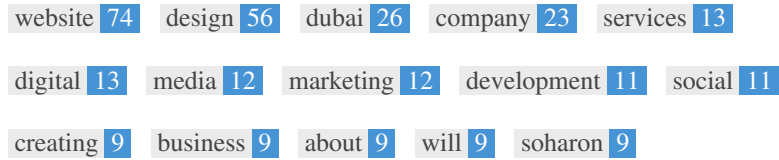

Keywords

This Keyword Cloud provides an insight into the frequency of keyword usage within the page.

It's important to carry out keyword research to get an understanding of the keywords that your audience is using. There are a number of keyword research tools available online to help you choose which keywords to target.

Keyword Consistency

Keywords	Freq	Title	Desc	<H>
website	74	✗	✓	✓
design	56	✓	✓	✓
dubai	26	✓	✓	✓
company	23	✓	✓	✓
services	13	✗	✗	✓
digital	13	✗	✓	✓
media	12	✗	✗	✓
marketing	12	✗	✓	✓
development	11	✗	✓	✓
social	11	✗	✗	✓
creating	9	✗	✗	✗
business	9	✗	✗	✗
about	9	✗	✗	✓
will	9	✗	✗	✓
soharon	9	✓	✓	✓

This table highlights the importance of being consistent with your use of keywords.

To improve the chance of ranking well in search results for a specific keyword, make sure you include it in some or all of the following: page URL, page content, title tag, meta description, header tags, image alt attributes, internal link anchor text and backlink anchor text.