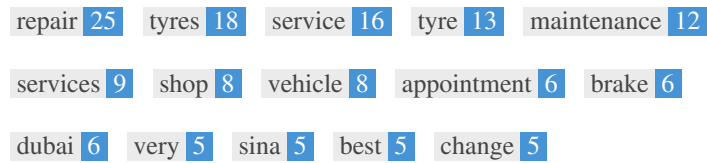

Keywords

This Keyword Cloud provides an insight into the frequency of keyword usage within the page.

It's important to carry out keyword research to get an understanding of the keywords that your audience is using. There are a number of keyword research tools available online to help you choose which keywords to target.

Keyword Consistency

Keywords	Freq	Title	Desc	<H>
repair	25	✓	✓	✓
tyres	18	✓	✗	✓
service	16	✗	✗	✓
tyre	13	✓	✗	✓
maintenance	12	✗	✗	✓
services	9	✗	✗	✓
shop	8	✓	✓	✓
vehicle	8	✗	✗	✓
appointment	6	✗	✗	✓
brake	6	✗	✗	✓
dubai	6	✓	✓	✓
very	5	✗	✗	✗
sina	5	✗	✗	✓
best	5	✗	✗	✓
change	5	✗	✗	✓

This table highlights the importance of being consistent with your use of keywords.

To improve the chance of ranking well in search results for a specific keyword, make sure you include it in some or all of the following: page URL, page content, title tag, meta description, header tags, image alt attributes, internal link anchor text and backlink anchor text.