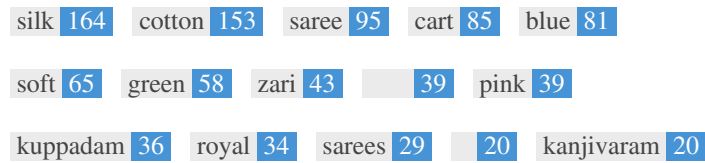

Keywords

This Keyword Cloud provides an insight into the frequency of keyword usage within the page.

It's important to carry out keyword research to get an understanding of the keywords that your audience is using. There are a number of keyword research tools available online to help you choose which keywords to target.

Keyword Consistency

Keywords	Freq	Title	Desc	<H>
silk	164	✓	✓	✓
cotton	153	✓	✓	✓
saree	95	✓	✓	✓
cart	85	✗	✗	✓
blue	81	✗	✗	✓
soft	65	✗	✗	✓
green	58	✗	✗	✓
zari	43	✗	✗	✓
	39	✗	✗	✗
pink	39	✗	✗	✓
kuppadam	36	✗	✗	✓
royal	34	✗	✗	✓
sarees	29	✓	✓	✓
	20	✗	✗	✗
kanjivaram	20	✗	✗	✓

This table highlights the importance of being consistent with your use of keywords.

To improve the chance of ranking well in search results for a specific keyword, make sure you include it in some or all of the following: page URL, page content, title tag, meta description, header tags, image alt attributes, internal link anchor text and backlink anchor text.