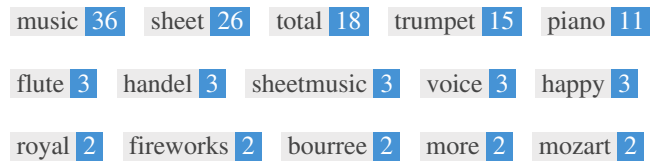

Keywords

This Keyword Cloud provides an insight into the frequency of keyword usage within the page.

It's important to carry out keyword research to get an understanding of the keywords that your audience is using. There are a number of keyword research tools available online to help you choose which keywords to target.

Keyword Consistency

Keywords	Freq	Title	Desc	<H>
music	36	✓	✓	✓
sheet	26	✓	✓	✓
total	18	✗	✗	✗
trumpet	15	✗	✗	✓
piano	11	✗	✓	✓
flute	3	✗	✗	✓
handel	3	✗	✗	✓
sheetmusic	3	✗	✗	✗
voice	3	✗	✗	✓
happy	3	✗	✗	✗
royal	2	✓	✓	✓
fireworks	2	✗	✗	✓
bourree	2	✗	✗	✓
more	2	✗	✗	✗
mozart	2	✗	✗	✓

This table highlights the importance of being consistent with your use of keywords.

To improve the chance of ranking well in search results for a specific keyword, make sure you include it in some or all of the following: page URL, page content, title tag, meta description, header tags, image alt attributes, internal link anchor text and backlink anchor text.