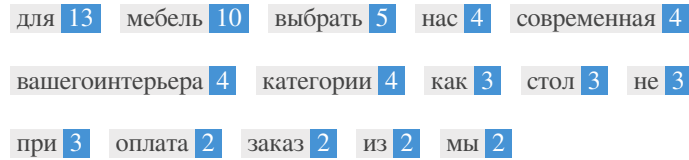

Keywords

This Keyword Cloud provides an insight into the frequency of keyword usage within the page.

It's important to carry out keyword research to get an understanding of the keywords that your audience is using. There are a number of keyword research tools available online to help you choose which keywords to target.

Keyword Consistency

Keywords	Freq	Title	Desc	<H>
для	13	✗	✗	✓
мебель	10	✓	✓	✓
выбрать	5	✗	✗	✗
нас	4	✗	✗	✗
современная	4	✗	✗	✗
вашегоинтерьера	4	✗	✗	✗
категории	4	✗	✗	✗
как	3	✗	✗	✗
стол	3	✗	✓	✗
не	3	✓	✓	✗
при	3	✗	✗	✗
оплата	2	✗	✗	✗
заказ	2	✗	✗	✓
из	2	✓	✓	✗
мы	2	✗	✗	✗

This table highlights the importance of being consistent with your use of keywords.

To improve the chance of ranking well in search results for a specific keyword, make sure you include it in some or all of the following: page URL, page content, title tag, meta description, header tags, image alt attributes, internal link anchor text and backlink anchor text.