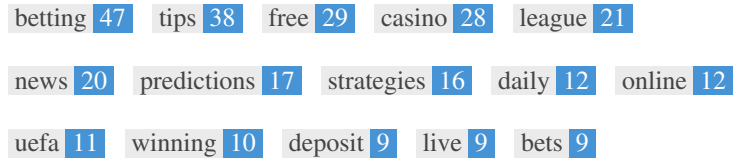

Keywords

This Keyword Cloud provides an insight into the frequency of keyword usage within the page.

It's important to carry out keyword research to get an understanding of the keywords that your audience is using. There are a number of keyword research tools available online to help you choose which keywords to target.

Keyword Consistency

Keywords	Freq	Title	Desc	<H>
betting	47	✓	✓	✓
tips	38	✓	✓	✓
free	29	✗	✓	✓
casino	28	✓	✓	✓
league	21	✗	✗	✗
news	20	✗	✗	✗
predictions	17	✓	✓	✓
strategies	16	✗	✓	✗
daily	12	✓	✓	✗
online	12	✗	✗	✗
uefa	11	✗	✗	✗
winning	10	✗	✗	✗
deposit	9	✗	✗	✓
live	9	✗	✗	✗
bets	9	✗	✗	✓

This table highlights the importance of being consistent with your use of keywords.

To improve the chance of ranking well in search results for a specific keyword, make sure you include it in some or all of the following: page URL, page content, title tag, meta description, header tags, image alt attributes, internal link anchor text and backlink anchor text.