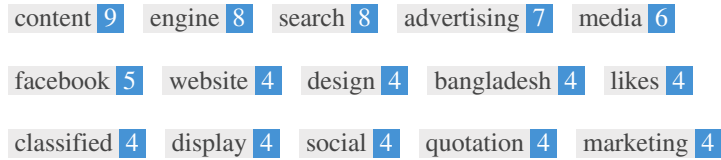

Keywords

This Keyword Cloud provides an insight into the frequency of keyword usage within the page.

It's important to carry out keyword research to get an understanding of the keywords that your audience is using. There are a number of keyword research tools available online to help you choose which keywords to target.

Keyword Consistency

Keywords	Freq	Title	Desc	<H>
content	9	✗	✗	✗
engine	8	✗	✗	✗
search	8	✗	✗	✗
advertising	7	✓	✓	✓
media	6	✗	✗	✗
facebook	5	✗	✗	✓
website	4	✗	✗	✗
design	4	✗	✗	✗
bangladesh	4	✓	✓	✓
likes	4	✗	✗	✗
classified	4	✗	✗	✓
display	4	✗	✗	✗
social	4	✗	✗	✗
quotation	4	✗	✗	✓
marketing	4	✗	✗	✗

This table highlights the importance of being consistent with your use of keywords.

To improve the chance of ranking well in search results for a specific keyword, make sure you include it in some or all of the following: page URL, page content, title tag, meta description, header tags, image alt attributes, internal link anchor text and backlink anchor text.