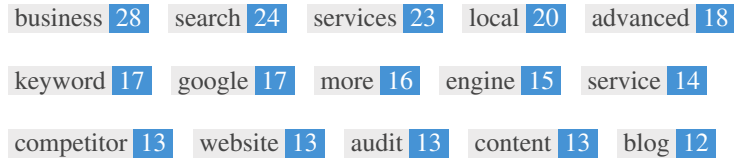

Keywords

This Keyword Cloud provides an insight into the frequency of keyword usage within the page.

It's important to carry out keyword research to get an understanding of the keywords that your audience is using. There are a number of keyword research tools available online to help you choose which keywords to target.

Keyword Consistency

Keywords	Freq	Title	Desc	<H>
business	28	✗	✗	✓
search	24	✗	✗	✓
services	23	✓	✓	✓
local	20	✗	✗	✓
advanced	18	✗	✗	✓
keyword	17	✗	✗	✓
google	17	✗	✗	✓
more	16	✗	✓	✗
engine	15	✗	✗	✓
service	14	✓	✓	✓
competitor	13	✗	✗	✓
website	13	✗	✗	✓
audit	13	✗	✗	✓
content	13	✗	✗	✗
blog	12	✗	✗	✗

This table highlights the importance of being consistent with your use of keywords.

To improve the chance of ranking well in search results for a specific keyword, make sure you include it in some or all of the following: page URL, page content, title tag, meta description, header tags, image alt attributes, internal link anchor text and backlink anchor text.