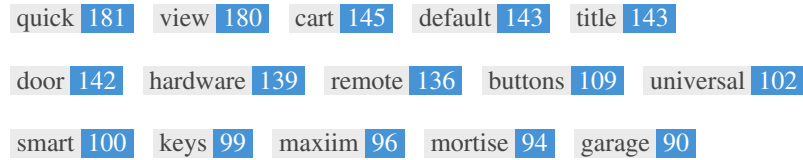

Keywords

This Keyword Cloud provides an insight into the frequency of keyword usage within the page.

It's important to carry out keyword research to get an understanding of the keywords that your audience is using. There are a number of keyword research tools available online to help you choose which keywords to target.

Keyword Consistency

Keywords	Freq	Title	Desc	<H>
quick	181	✗	✗	✓
view	180	✗	✗	✓
cart	145	✗	✗	✗
default	143	✗	✗	✗
title	143	✗	✗	✗
door	142	✗	✗	✓
hardware	139	✗	✓	✓
remote	136	✗	✗	✓
buttons	109	✗	✗	✓
universal	102	✗	✗	✓
smart	100	✗	✗	✓
keys	99	✗	✗	✓
maxiim	96	✗	✗	✓
mortise	94	✗	✗	✓
garage	90	✗	✗	✓

This table highlights the importance of being consistent with your use of keywords.

To improve the chance of ranking well in search results for a specific keyword, make sure you include it in some or all of the following: page URL, page content, title tag, meta description, header tags, image alt attributes, internal link anchor text and backlink anchor text.