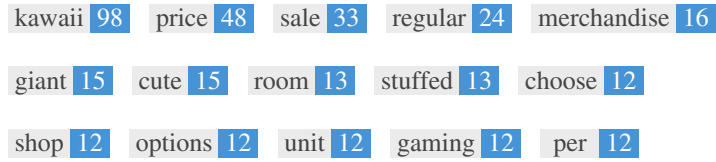

Keywords

This Keyword Cloud provides an insight into the frequency of keyword usage within the page.

It's important to carry out keyword research to get an understanding of the keywords that your audience is using. There are a number of keyword research tools available online to help you choose which keywords to target.

Keyword Consistency

Keywords	Freq	Title	Desc	<H>
kawaii	98	✓	✓	✓
price	48	✗	✗	✗
sale	33	✗	✗	✗
regular	24	✗	✗	✗
merchandise	16	✓	✗	✓
giant	15	✗	✗	✓
cute	15	✗	✓	✓
room	13	✗	✗	✓
stuffed	13	✗	✗	✓
choose	12	✗	✗	✗
shop	12	✓	✓	✓
options	12	✗	✗	✗
unit	12	✗	✗	✗
gaming	12	✗	✓	✓
per	12	✗	✗	✗

This table highlights the importance of being consistent with your use of keywords.

To improve the chance of ranking well in search results for a specific keyword, make sure you include it in some or all of the following: page URL, page content, title tag, meta description, header tags, image alt attributes, internal link anchor text and backlink anchor text.