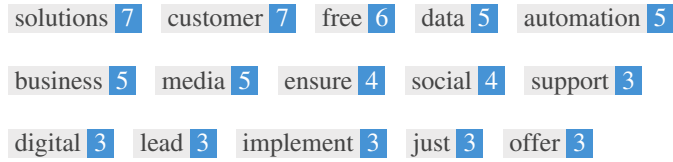

Keywords

This Keyword Cloud provides an insight into the frequency of keyword usage within the page.

It's important to carry out keyword research to get an understanding of the keywords that your audience is using. There are a number of keyword research tools available online to help you choose which keywords to target.

Keyword Consistency

Keywords	Freq	Title	Desc	<H>
solutions	7	✗	✓	✓
customer	7	✗	✓	✓
free	6	✗	✓	✓
data	5	✗	✗	✓
automation	5	✓	✓	✓
business	5	✓	✓	✓
media	5	✗	✓	✓
ensure	4	✗	✗	✗
social	4	✗	✓	✓
support	3	✗	✗	✓
digital	3	✗	✗	✓
lead	3	✗	✓	✓
implement	3	✗	✓	✗
just	3	✗	✗	✓
offer	3	✗	✗	✗

This table highlights the importance of being consistent with your use of keywords.

To improve the chance of ranking well in search results for a specific keyword, make sure you include it in some or all of the following: page URL, page content, title tag, meta description, header tags, image alt attributes, internal link anchor text and backlink anchor text.