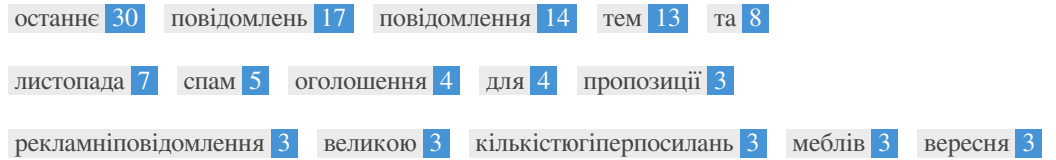

Keywords

This Keyword Cloud provides an insight into the frequency of keyword usage within the page.

It's important to carry out keyword research to get an understanding of the keywords that your audience is using. There are a number of keyword research tools available online to help you choose which keywords to target.

Keyword Consistency

Keywords	Freq	Title	Desc	<H>
останнє	30	✗	✗	✗
повідомлень	17	✗	✗	✗
повідомлення	14	✗	✗	✗
тем	13	✗	✗	✗
та	8	✗	✓	✓
листопада	7	✗	✗	✗
спам	5	✗	✗	✗
оголошення	4	✗	✗	✗
для	4	✗	✗	✗
пропозиції	3	✗	✗	✗
рекламніповідомлення	3	✗	✗	✗
великою	3	✗	✗	✗
кількістюгіперпосилань	3	✗	✗	✗
меблів	3	✗	✓	✗
вересня	3	✗	✗	✗

This table highlights the importance of being consistent with your use of keywords.

To improve the chance of ranking well in search results for a specific keyword, make sure you include it in some or all of the following: page URL, page content, title tag, meta description, header tags, image alt attributes, internal link anchor text and backlink anchor text.