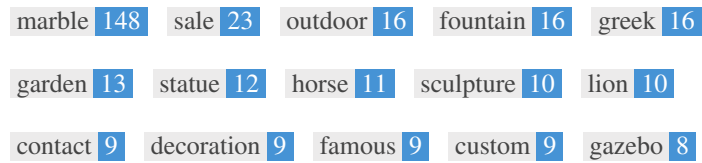

Keywords

This Keyword Cloud provides an insight into the frequency of keyword usage within the page.

It's important to carry out keyword research to get an understanding of the keywords that your audience is using. There are a number of keyword research tools available online to help you choose which keywords to target.

Keyword Consistency

Keywords	Freq	Title	Desc	<H>
marble	148	✓	✓	✓
sale	23	✗	✗	✓
outdoor	16	✗	✗	✓
fountain	16	✓	✓	✓
greek	16	✗	✗	✗
garden	13	✗	✓	✓
statue	12	✗	✓	✓
horse	11	✗	✗	✗
sculpture	10	✓	✓	✓
lion	10	✗	✗	✓
contact	9	✗	✗	✓
decoration	9	✗	✗	✓
famous	9	✗	✗	✓
custom	9	✗	✗	✓
gazebo	8	✓	✓	✓

This table highlights the importance of being consistent with your use of keywords.

To improve the chance of ranking well in search results for a specific keyword, make sure you include it in some or all of the following: page URL, page content, title tag, meta description, header tags, image alt attributes, internal link anchor text and backlink anchor text.