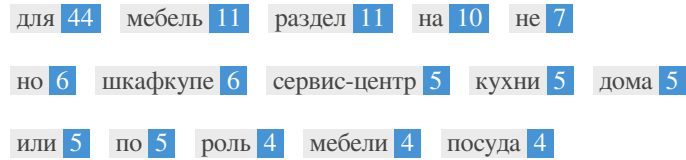

Keywords

This Keyword Cloud provides an insight into the frequency of keyword usage within the page.

It's important to carry out keyword research to get an understanding of the keywords that your audience is using. There are a number of keyword research tools available online to help you choose which keywords to target.

Keyword Consistency

Keywords	Freq	Title	Desc	<H>
для	44	✓	✓	✓
мебель	11	✓	✓	✗
раздел	11	✗	✗	✗
на	10	✓	✓	✗
не	7	✗	✗	✗
но	6	✗	✗	✗
шкафкупе	6	✗	✗	✗
сервис-центр	5	✗	✗	✗
кухни	5	✓	✓	✓
дома	5	✗	✗	✗
или	5	✗	✗	✗
по	5	✗	✓	✗
роль	4	✗	✗	✗
мебели	4	✗	✗	✗
посуда	4	✗	✗	✗

This table highlights the importance of being consistent with your use of keywords.

To improve the chance of ranking well in search results for a specific keyword, make sure you include it in some or all of the following: page URL, page content, title tag, meta description, header tags, image alt attributes, internal link anchor text and backlink anchor text.