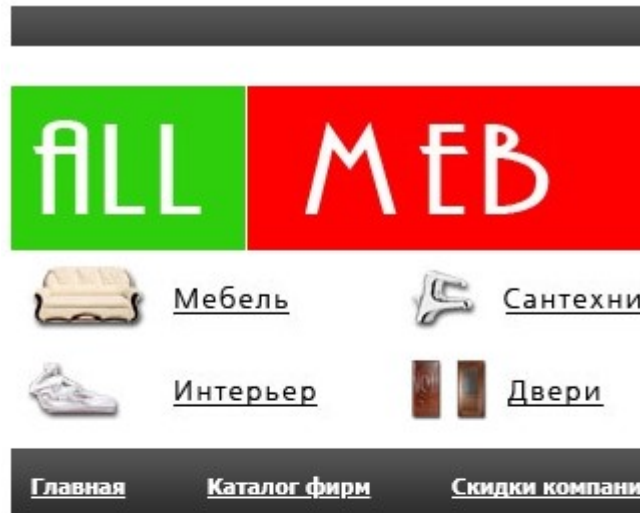

о проекте

Интернет площадка ALLMEB.com.ua - это **украинский т дома** (Киев и вся Украина). Он помогает пользователям най товаров. Портал будет полезным для покупателей мебели работающим на рынке по данным направлениям (**Бесплат** дома с Киева и со всей Украины).

В нем представлены фотографии, цены, описания и друга предлагается производителями и продавцами мебели и тов. портале расположена в удобном рубрикаторе, который поз отсортировать товары для дома по региону продажи.

Украинский мебельный портал (мебель, интерьер, това которую Вы можете связаться с продавцом, условия которог

The number of people using the Mobile Web is huge; over 75 percent of consumers have access to smartphones. ??

Your website should look nice on the most popular mobile devices.

Tip: Use an analytics tool to track mobile usage of your website.