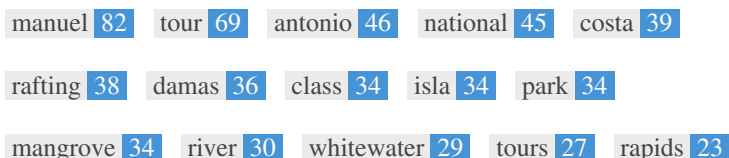

Nuage de mots-clés

Ce nuage de mots-clés donne un aperçu de la fréquence de l'utilisation du mot-clé dans la page.

Il est important de mener des recherches de mots-clés pour comprendre les mots-clés que votre public utilise. Il existe un certain nombre d'outils de recherche de mots-clés disponibles en ligne pour vous aider à choisir les mots-clés à cibler.

Consistance de mots-clés

Mots-clés	Fréquence	Titre	Descriptions	<H>
manuel	82	✓	✓	✓
tour	69	✓	✓	✓
antonio	46	✓	✓	✓
national	45	✗	✗	✓
costa	39	✗	✓	✓
rafting	38	✗	✗	✗
damas	36	✗	✗	✗
class	34	✗	✗	✗
isla	34	✗	✗	✓
park	34	✗	✗	✓
mangrove	34	✗	✗	✗
river	30	✗	✗	✗
whitewater	29	✗	✗	✗
tours	27	✓	✓	✓
rapids	23	✗	✗	✗

Ce tableau souligne l'importance d'être conforme à votre utilisation de mots-clés.

Pour améliorer les chances de classement correct dans les résultats de recherche pour un mot-clé spécifique, assurez-vous de l'inclure dans certains ou tous les éléments suivants: URL de la page, contenu de la page, balise de titre, méta-description, balises d'entête, attributs alt d'image, ancre de liaison interne Texte d'ancrage texte et backlink.