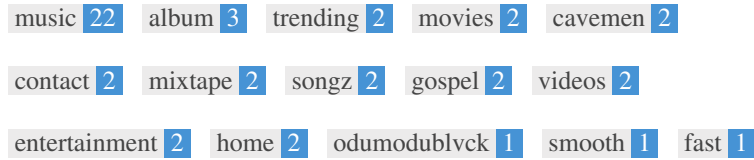

Keywords

This Keyword Cloud provides an insight into the frequency of keyword usage within the page.

It's important to carry out keyword research to get an understanding of the keywords that your audience is using. There are a number of keyword research tools available online to help you choose which keywords to target.

Keyword Consistency

Keywords	Freq	Title	Desc	<H>
music	22	✓	✓	✗
album	3	✗	✗	✓
trending	2	✓	✗	✗
movies	2	✗	✗	✗
cavemen	2	✗	✗	✓
contact	2	✗	✗	✗
mixtape	2	✗	✗	✗
songz	2	✗	✗	✗
gospel	2	✗	✗	✗
videos	2	✗	✗	✗
entertainment	2	✗	✗	✗
home	2	✗	✗	✗
odumodublvc	1	✗	✗	✓
smooth	1	✗	✗	✓
fast	1	✗	✗	✓

This table highlights the importance of being consistent with your use of keywords.

To improve the chance of ranking well in search results for a specific keyword, make sure you include it in some or all of the following: page URL, page content, title tag, meta description, header tags, image alt attributes, internal link anchor text and backlink anchor text.