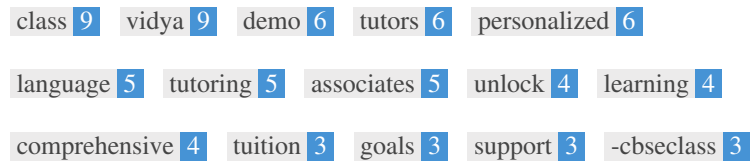

Keywords

This Keyword Cloud provides an insight into the frequency of keyword usage within the page.

It's important to carry out keyword research to get an understanding of the keywords that your audience is using. There are a number of keyword research tools available online to help you choose which keywords to target.

Keyword Consistency

Keywords	Freq	Title	Desc	<H>
class	9	✗	✓	✓
vidya	9	✗	✗	✓
demo	6	✗	✗	✓
tutors	6	✗	✓	✓
personalized	6	✓	✓	✗
language	5	✗	✗	✓
tutoring	5	✓	✓	✓
associates	5	✗	✗	✗
unlock	4	✗	✗	✗
learning	4	✗	✗	✓
comprehensive	4	✗	✗	✗
tuition	3	✗	✓	✓
goals	3	✗	✗	✓
support	3	✗	✗	✗
-cbseclass	3	✗	✗	✗

This table highlights the importance of being consistent with your use of keywords.

To improve the chance of ranking well in search results for a specific keyword, make sure you include it in some or all of the following: page URL, page content, title tag, meta description, header tags, image alt attributes, internal link anchor text and backlink anchor text.