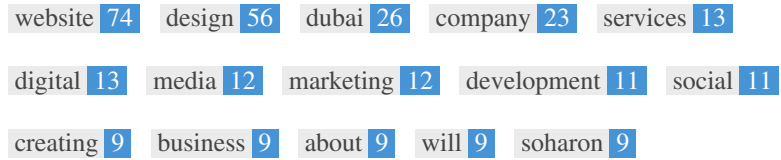

Keywords

This Keyword Cloud provides an insight into the frequency of keyword usage within the page.

It's important to carry out keyword research to get an understanding of the keywords that your audience is using. There are a number of keyword research tools available online to help you choose which keywords to target.

Keyword Consistency

Keywords	Freq	Title	Desc	<H>
website	74	✗	✓	✓
design	56	✓	✓	✓
dubai	26	✓	✓	✓
company	23	✓	✓	✓
services	13	✗	✗	✓
digital	13	✗	✓	✓
media	12	✗	✗	✓
marketing	12	✗	✓	✓
development	11	✗	✓	✓
social	11	✗	✗	✓
creating	9	✗	✗	✗
business	9	✗	✗	✗
about	9	✗	✗	✓
will	9	✗	✗	✓
soharon	9	✓	✓	✓

This table highlights the importance of being consistent with your use of keywords.

To improve the chance of ranking well in search results for a specific keyword, make sure you include it in some or all of the following: page URL, page content, title tag, meta description, header tags, image alt attributes, internal link anchor text and backlink anchor text.