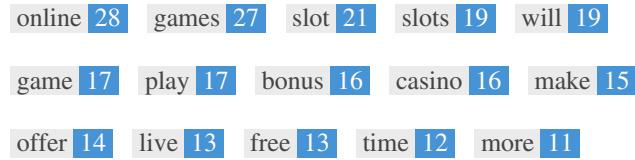

Keywords

This Keyword Cloud provides an insight into the frequency of keyword usage within the page.

It's important to carry out keyword research to get an understanding of the keywords that your audience is using. There are a number of keyword research tools available online to help you choose which keywords to target.

Keyword Consistency

Keywords	Freq	Title	Desc	<H>
online	28	✗	✓	✓
games	27	✗	✓	✓
slot	21	✗	✓	✓
slots	19	✗	✗	✓
will	19	✗	✗	✗
game	17	✗	✓	✓
play	17	✗	✗	✓
bonus	16	✗	✗	✓
casino	16	✓	✓	✓
make	15	✗	✗	✗
offer	14	✗	✗	✗
live	13	✗	✗	✗
free	13	✗	✗	✓
time	12	✗	✗	✓
more	11	✗	✗	✗

This table highlights the importance of being consistent with your use of keywords.

To improve the chance of ranking well in search results for a specific keyword, make sure you include it in some or all of the following: page URL, page content, title tag, meta description, header tags, image alt attributes, internal link anchor text and backlink anchor text.