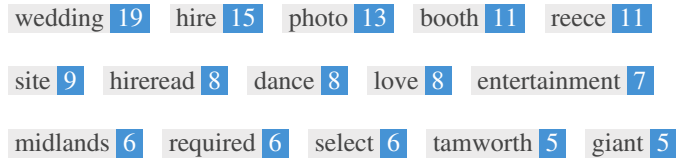

Title Tags and Meta Descriptions are cut short if they are too long, so it's important to stay within the suggested character limits.

Headings

<H1>	<H2>	<H3>	<H4>	<H5>	<H6>
1	4	0	0	0	0

<H1> Wedding Entertainment in Birmingham & the West Midlands </H1>

<H2> MEET THE WEDDING DJ : </H2>

<H2> EXPERIENCE : </H2>

<H2> EQUIPMENT : </H2>

<H2> WARM & PROFESSIONAL : </H2>

Use your keywords in the headings and make sure the first level (H1) includes your most important keywords. Never duplicate your title tag content in your header tag.

While it is important to ensure every page has an H1 tag, never include more than one per page. Instead, use multiple H2 - H6 tags.

Keywords

This Keyword Cloud provides an insight into the frequency of keyword usage within the page.