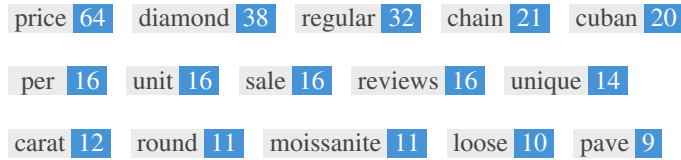

Keywords

This Keyword Cloud provides an insight into the frequency of keyword usage within the page.

It's important to carry out keyword research to get an understanding of the keywords that your audience is using. There are a number of keyword research tools available online to help you choose which keywords to target.

Keyword Consistency

Keywords	Freq	Title	Desc	<H>
price	64	✗	✗	✗
diamond	38	✗	✗	✓
regular	32	✗	✗	✗
chain	21	✗	✗	✓
cuban	20	✗	✗	✓
per	16	✗	✗	✗
unit	16	✗	✗	✗
sale	16	✗	✗	✗
reviews	16	✗	✗	✗
unique	14	✗	✗	✓
carat	12	✗	✗	✓
round	11	✗	✗	✓
moissanite	11	✗	✗	✓
loose	10	✗	✗	✓
pave	9	✗	✗	✓

This table highlights the importance of being consistent with your use of keywords.

To improve the chance of ranking well in search results for a specific keyword, make sure you include it in some or all of the following: page URL, page content, title tag, meta description, header tags, image alt attributes, internal link anchor text and backlink anchor text.