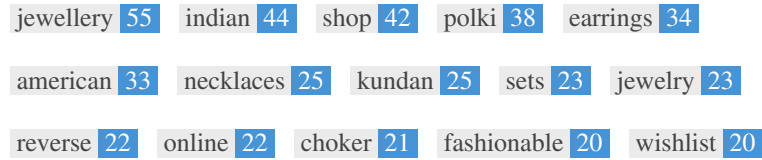

Keywords

This Keyword Cloud provides an insight into the frequency of keyword usage within the page.

It's important to carry out keyword research to get an understanding of the keywords that your audience is using. There are a number of keyword research tools available online to help you choose which keywords to target.

Keyword Consistency

Keywords	Freq	Title	Desc	<H>
jewellery	55	✓	✓	✓
indian	44	✓	✓	✓
shop	42	✗	✓	✓
polki	38	✗	✗	✓
earrings	34	✗	✗	✓
american	33	✗	✗	✓
necklaces	25	✗	✗	✓
kundan	25	✗	✗	✓
sets	23	✗	✗	✓
jewelry	23	✗	✗	✓
reverse	22	✗	✗	✗
online	22	✓	✓	✓
choker	21	✗	✗	✓
fashionable	20	✗	✗	✓
wishlist	20	✗	✗	✗

This table highlights the importance of being consistent with your use of keywords.

To improve the chance of ranking well in search results for a specific keyword, make sure you include it in some or all of the following: page URL, page content, title tag, meta description, header tags, image alt attributes, internal link anchor text and backlink anchor text.