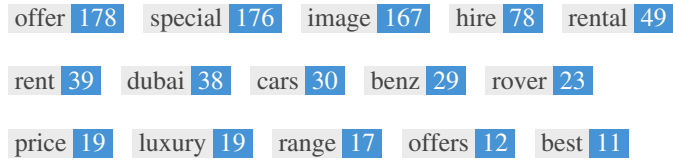

Keywords

This Keyword Cloud provides an insight into the frequency of keyword usage within the page.

It's important to carry out keyword research to get an understanding of the keywords that your audience is using. There are a number of keyword research tools available online to help you choose which keywords to target.

Keyword Consistency

Keywords	Freq	Title	Desc	<H>
offer	178	✗	✗	✓
special	176	✗	✗	✓
image	167	✗	✗	✗
hire	78	✓	✓	✓
rental	49	✓	✗	✓
rent	39	✓	✓	✓
dubai	38	✓	✓	✓
cars	30	✗	✗	✓
benz	29	✗	✗	✗
rover	23	✗	✓	✓
price	19	✗	✗	✓
luxury	19	✓	✓	✓
range	17	✗	✓	✓
offers	12	✗	✗	✓
best	11	✗	✗	✓

This table highlights the importance of being consistent with your use of keywords.

To improve the chance of ranking well in search results for a specific keyword, make sure you include it in some or all of the following: page URL, page content, title tag, meta description, header tags, image alt attributes, internal link anchor text and backlink anchor text.