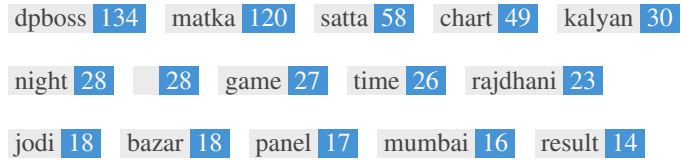

Keywords

This Keyword Cloud provides an insight into the frequency of keyword usage within the page.

It's important to carry out keyword research to get an understanding of the keywords that your audience is using. There are a number of keyword research tools available online to help you choose which keywords to target.

Keyword Consistency

Keywords	Freq	Title	Desc	<H>
dpboss	134	✓	✓	✓
matka	120	✓	✓	✓
satta	58	✓	✓	✓
chart	49	✓	✓	✓
kalyan	30	✓	✓	✓
night	28	✓	✓	✓
	28	✗	✗	✓
game	27	✗	✓	✓
time	26	✗	✓	✓
rajdhani	23	✗	✓	✓
jodi	18	✗	✓	✓
bazar	18	✗	✓	✓
panel	17	✓	✓	✓
mumbai	16	✗	✓	✓
result	14	✗	✓	✓

This table highlights the importance of being consistent with your use of keywords.

To improve the chance of ranking well in search results for a specific keyword, make sure you include it in some or all of the following: page URL, page content, title tag, meta description, header tags, image alt attributes, internal link anchor text and backlink anchor text.