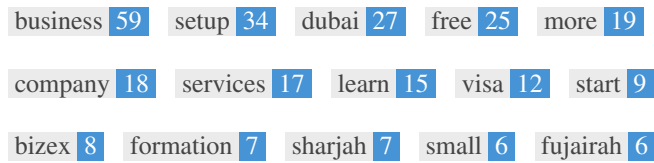

Keywords

This Keyword Cloud provides an insight into the frequency of keyword usage within the page.

It's important to carry out keyword research to get an understanding of the keywords that your audience is using. There are a number of keyword research tools available online to help you choose which keywords to target.

Keyword Consistency

Keywords	Freq	Title	Desc	<H>
business	59	✓	✓	✓
setup	34	✓	✓	✓
dubai	27	✓	✓	✓
free	25	✗	✗	✓
more	19	✗	✗	✗
company	18	✓	✗	✗
services	17	✗	✓	✗
learn	15	✗	✗	✗
visa	12	✗	✗	✓
start	9	✗	✓	✗
bizex	8	✓	✗	✓
formation	7	✗	✗	✗
sharjah	7	✗	✗	✗
small	6	✗	✗	✗
fujairah	6	✗	✗	✗

This table highlights the importance of being consistent with your use of keywords.

To improve the chance of ranking well in search results for a specific keyword, make sure you include it in some or all of the following: page URL, page content, title tag, meta description, header tags, image alt attributes, internal link anchor text and backlink anchor text.