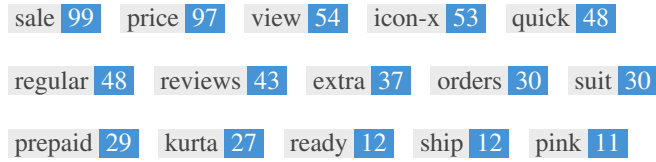

Keywords

This Keyword Cloud provides an insight into the frequency of keyword usage within the page.

It's important to carry out keyword research to get an understanding of the keywords that your audience is using. There are a number of keyword research tools available online to help you choose which keywords to target.

Keyword Consistency

Keywords	Freq	Title	Desc	<H>
sale	99	✗	✗	✗
price	97	✗	✓	✗
view	54	✗	✗	✓
icon-x	53	✗	✗	✗
quick	48	✗	✗	✗
regular	48	✗	✗	✗
reviews	43	✗	✗	✓
extra	37	✗	✗	✗
orders	30	✗	✗	✗
suit	30	✗	✓	✓
prepaid	29	✗	✗	✗
kurta	27	✗	✓	✓
ready	12	✗	✗	✗
ship	12	✗	✗	✓
pink	11	✗	✗	✓

This table highlights the importance of being consistent with your use of keywords.

To improve the chance of ranking well in search results for a specific keyword, make sure you include it in some or all of the following: page URL, page content, title tag, meta description, header tags, image alt attributes, internal link anchor text and backlink anchor text.